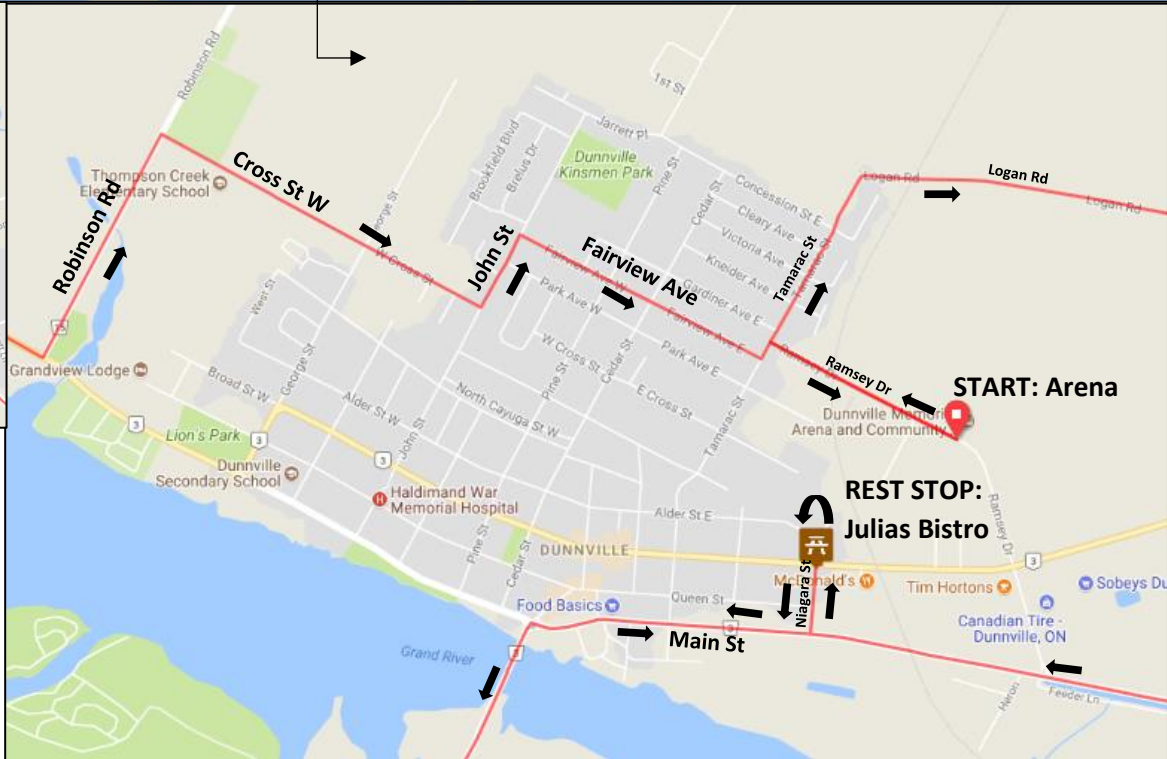

# 100

## Dunnville Grand Tour Aug 19<sup>th</sup> Sunday 100km

Distance: 103.4 km    Elevation Gain: 130m

**START TIME: 8:30 – 9:00**

**Dunnville Grand Tour Headquarters:  
905 741 2229**

**IN CASE OF EMERGENCY PLEASE CALL: 911**