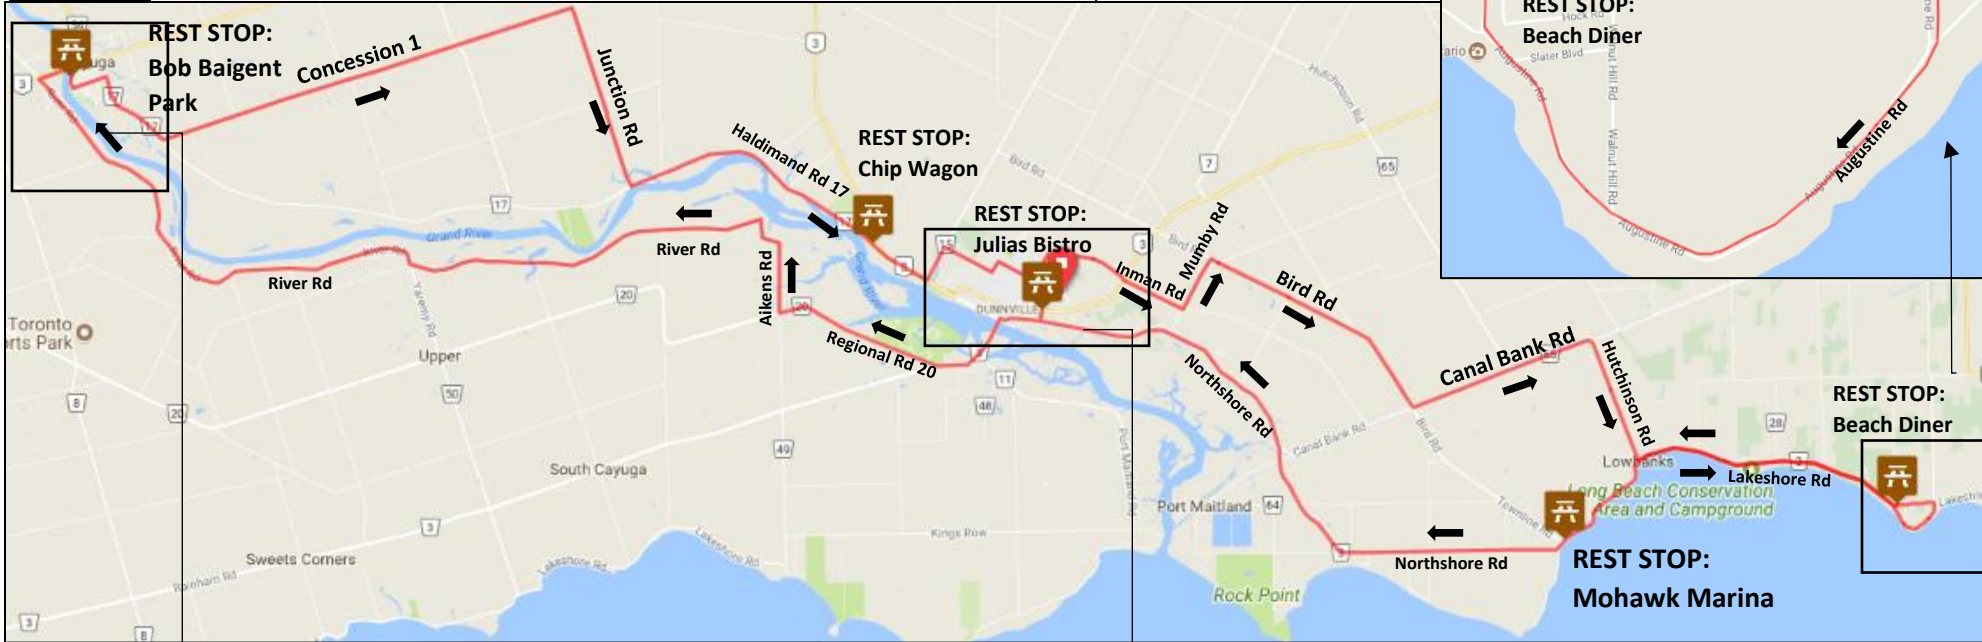

## Dunnville Grand Tour Aug 19<sup>th</sup> Sunday 100km

Distance: 103.4 km    Elevation Gain: 130m

**START TIME: 8:30 – 9:00**

**Dunnville Grand Tour Headquarters:  
905 741 2229**

**IN CASE OF EMERGENCY PLEASE CALL: 911**